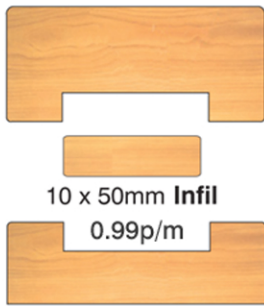

**SOUTHGATE TIMBER**  
C O M P A N Y L I M I T E D

**Prepared Yellow Balau Hardwood Decking**

	QUANTITY			
	0-100mtr	101-200mtr	201-300mtr	301mtr+
19 x 90mm	£2.95/m	£2.75/m	£2.50/m	£2.40/m
21 x 145mm	£5.30/m	£5.20/m	£5.10/m	£4.95/m

**Prepared Yellow Balau Hardwood Components**

40 x 90mm **Handrail**  
£5.99/m

10 x 50mm **Infil**  
0.99p/m

28 x 90mm **Base Rail**  
£3.95/m

50 x 50mm **Balustrades**  
Reeded or Smooth  
£3.95/m

90 x 90mm **Post**  
Reeded  
£13.95/m

90 x 90mm **Post**  
Smooth  
£13.95/m

**Prepared Iroko Hardwood Decking**

20 x 90mm  
**'Smooth Double'**  
(smooth both faces)

**'Reeded'**  
(reeded/smooth)

20 x 120mm  
**'Smooth Double'**  
(smooth both faces)

**'Reeded'**  
(reeded/smooth)

**'Smooth Single'**  
(castle/smooth)

20 x 145mm  
**'Smooth Double'**  
(smooth both faces)

**'Reeded'**  
(reeded/smooth)

**'Smooth Single'**  
(castle/smooth)

	QUANTITY			
	0-100mtr	101-200mtr	201-300mtr	301mtr+
20 x 90mm	£5.40/m	£5.20/m	£4.95/m	£4.65/m
20 x 120mm	£6.60/m	£6.35/m	£6.05/m	£5.75/m
20 x 140mm	£7.50/m	£7.30/m	£7.10/m	£6.75/m