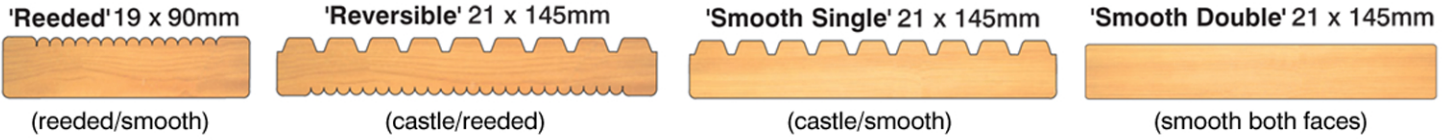

**SOUTHGATE TIMBER**  
C O M P A N Y L I M I T E D

**Prepared Yellow Balau Hardwood Decking**

	QUANTITY			
	0-100mtr	101-200mtr	201-300mtr	301mtr+
19 x 90mm	£2.95/m	£2.75/m	£2.50/m	£2.40/m
21 x 145mm	£5.30/m	£5.20/m	£5.10/m	£4.95/m

90 x 90mm **Post**  
Smooth  
£13.95/m

**Prepared Iroko Hardwood Decking**

20 x 90mm  
**'Smooth Double'**  
(smooth both faces)

**'Reeded'**  
(reeded/smooth)

20 x 120mm  
**'Smooth Double'**  
(smooth both faces)

**'Reeded'**  
(reeded/smooth)

**'Smooth Single'**  
(castle/smooth)

20 x 145mm  
**'Smooth Double'**  
(smooth both faces)

**'Reeded'**  
(reeded/smooth)

**'Smooth Single'**  
(castle/smooth)

	QUANTITY			
	0-100mtr	101-200mtr	201-300mtr	301mtr+
20 x 90mm	£5.40/m	£5.20/m	£4.95/m	£4.65/m
20 x 120mm	£6.60/m	£6.35/m	£6.05/m	£5.75/m
20 x 140mm	£7.50/m	£7.30/m	£7.10/m	£6.75/m